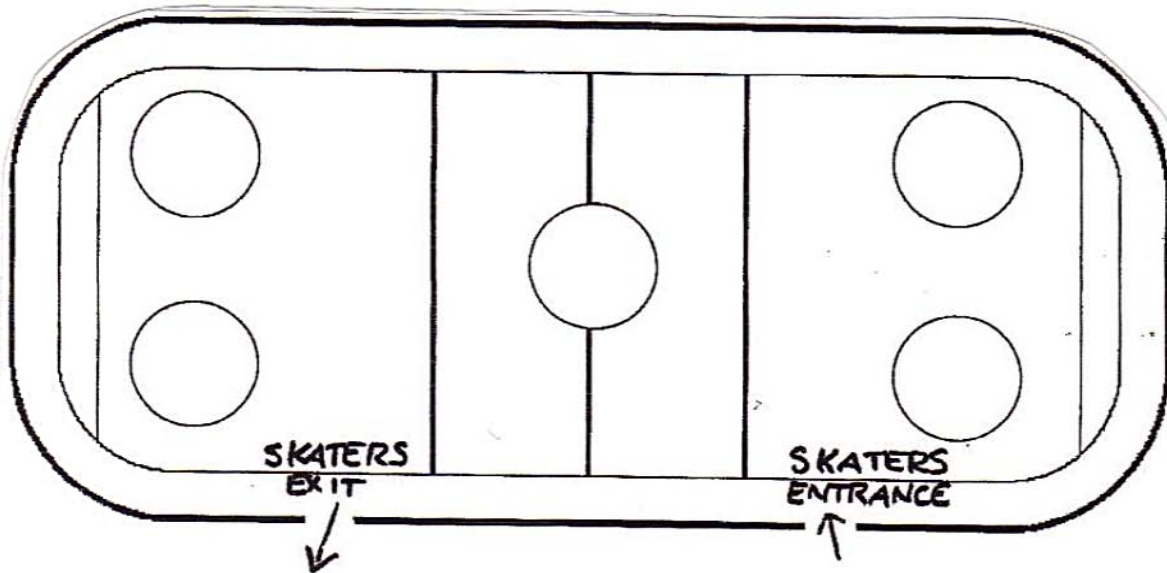

# Diamond Classic Synchronized Skating Competition Rink Layout

## Competition Rink – West Rink

Judges Stand

Spectator Seating-Upper and Lower Deck